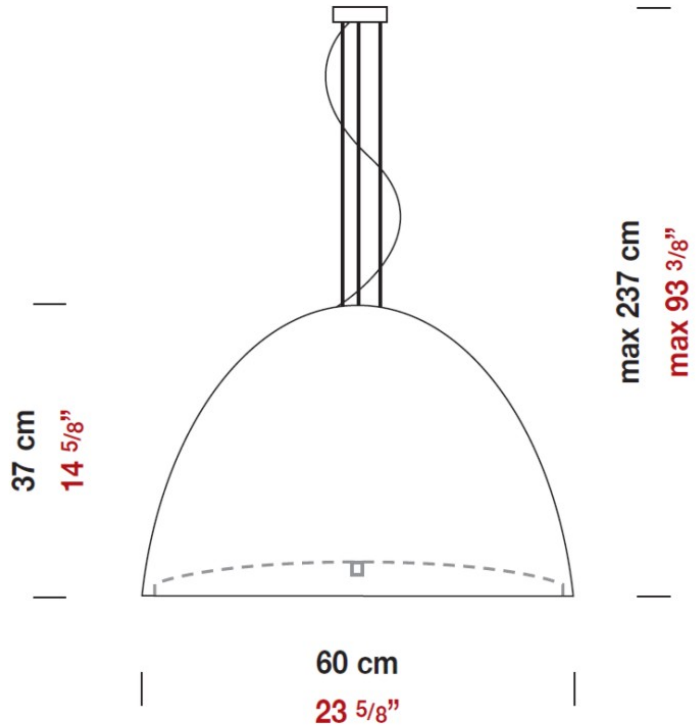

WILLY 60 SUSPENSION

D81014-BLK

GENERAL

Series: Willy
Subseries: Willy 60
Brand: Panzeri
Division: Design
Mounting Type: Suspension
Mounting Location: Ceiling
Subcategory: Pendant

PHYSICAL

Shape: Dome
Diameter (mm): 600
Diameter (in): 23 5/8
Height (mm): 370
Height (in): 14 7/16
Max. Overall Height (mm): 2370
Max. Overall Height (in): 93 5/16
Light Distribution: Direct / Indirect
Weight (kg): 10.22
Weight (lbs): 22.53
Diffuser: Black Blown Glass Dome and Frosted White Glass Bottom Diffuser
Fixture Material: Glass / Aluminum
Cable Details: 2000mm (78 3/4") Long Steel Suspension Cables / 2200mm (86 5/8") Long Power Cable In Transparent PVC

ELECTRICAL

Number of Lamps: 3
Lamp Type: LED Retrofit
Bulb Included: Bulb Not Included
Total Output Wattage (W): 45
Max. Wattage Per Lamp (W): 15
Lamp Base: E26
Input Voltage (V): 120

LED

OPTICAL

RATINGS AND CERTIFICATIONS

Certified By: CSA Certified to UL and CSA Standards
IP rating: IP20