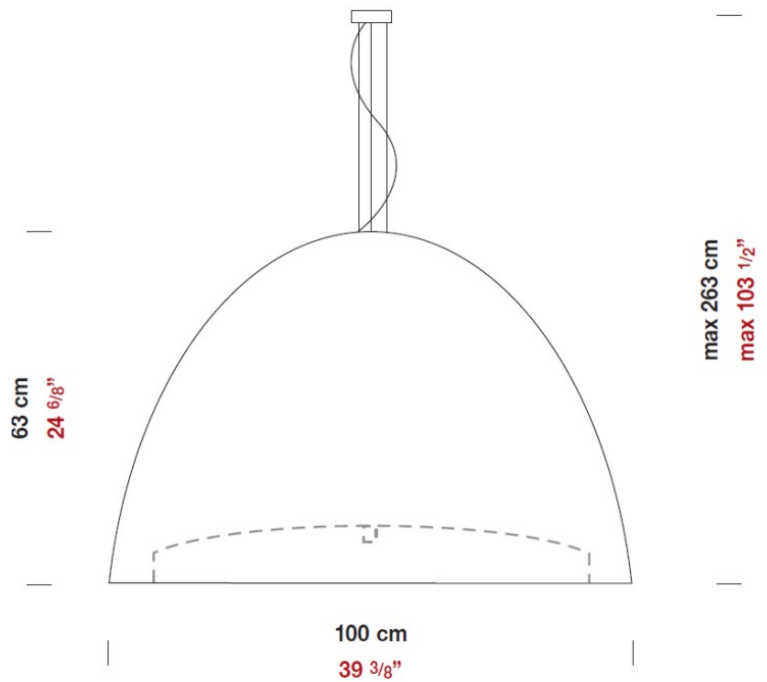

WILLY SUSPENSION

D81564-BLK

GENERAL

Series: Willy
Brand: Panzeri
Division: Design
Mounting Type: Suspension
Mounting Location: Ceiling

PHYSICAL

Diameter (mm): 1000
Diameter (in): 39 ³/₈
Height (mm): 630
Height (in): 24 ¹³/₁₆
Max. Overall Height (mm): 2630
Max. Overall Height (in): 103 ⁷/₁₆
Light Distribution: Direct
Weight (kg): 15.2
Weight (lbs): 33.5
Diffuser: Black Polyethylene Dome and White Frosted Opal Glass Bottom Diffuser
Fixture Material: Polyethylene Lampshade
Cable Details: Transparent

ELECTRICAL

Input Wattage Range: 30 - 49 W
Lamp Type: LED
Input Wattage (W): 40
Total Output Wattage (W): 40
Driver Included: Yes
Driver Type: Integral LED Driver in Canopy
Constant Current (MA): 1050

LED

Color Temperature (°K): 3000
Max. Delivered Lumen (lm): 3859
CRI: >80 CRI
Efficiency (%): 78.12

OPTICAL

RATINGS AND CERTIFICATIONS

Certified By: CSA Certified to UL and CSA Standards