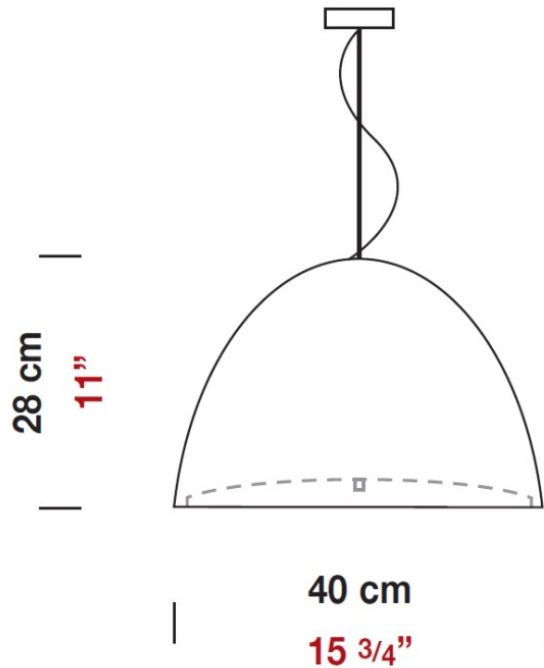

WILLY 40 SUSPENSION

D81057-BLK

GENERAL

Series: Willy _____

Subseries: Willy 40 _____

Brand: Panzeri _____

Division: Design _____

Mounting Type: Suspension _____

Mounting Location: Ceiling _____

Subcategory: Pendant _____

PHYSICAL

Shape: Dome _____

Diameter (mm): 400 _____

Diameter (in): 15 3/4 _____

Height (mm): 280 _____

Height (in): 11 _____

Max. Overall Height (mm): 2280 _____

Max. Overall Height (in): 89 3/4 _____

Light Distribution: Direct _____

Weight (kg): 4.09 _____

Weight (lbs): 9.02 _____

Diffuser: Black Blown Glass Dome and Frosted White Glass Bottom _____

Fixture Finish: BLK _____

Holder Finish: Metallized Gray _____

Fixture Material: Blown Glass Lampshade _____

Cable Details: 2000mm (78 3/4") Long Steel Suspension Cables /
2200mm (86 5/8") Long Power Cable In Transparent PVC _____

ELECTRICAL

Number of Lamps: 1 _____

Lamp Type: LED Retrofit _____

Lamp Shape: A19 _____

Bulb Included: Bulb Not Included _____

Total Output Wattage (W): 15 _____

Max. Wattage Per Lamp (W): 15 _____

Lamp Base: E26 _____

Driver Included: No _____

Input Voltage (V): 120 _____

LED

OPTICAL

RATINGS AND CERTIFICATIONS

Certified By: CSA Certified to UL and CSA Standards _____

IP rating: IP20 _____